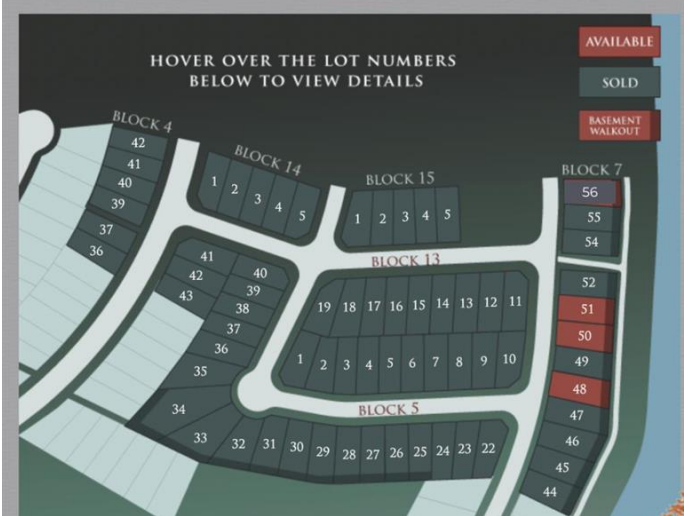

\$129,201 - 8570 72 Avenue, Grande Prairie

MLS® #A2095470

\$129,201

0 Bedroom, 0.00 Bathroom,
Land on 0.12 Acres

Signature Falls, Grande Prairie, Alberta

Welcome home to Signature Falls! Community and family oriented lots located near a park, walking trails and schools. Build your dream home here! Plenty of lots to choose from. Call your Realtor today to find out more!

Community Information

| | |
|-------------|-----------------|
| Address | 8570 72 Avenue |
| Subdivision | Signature Falls |
| City | Grande Prairie |
| County | Grande Prairie |
| Province | Alberta |
| Postal Code | T8X 0N9 |

Additional Information

| | |
|----------------|---------------------|
| Date Listed | November 27th, 2023 |
| Days on Market | 530 |
| Zoning | RG |

Listing Details

PHASE 1 LOT PLANS

Signature Land Detailed Map
DISCLAIMER: Lot Prices and Dimensions are not guaranteed to be accurate, please confirm all information before purchasing.